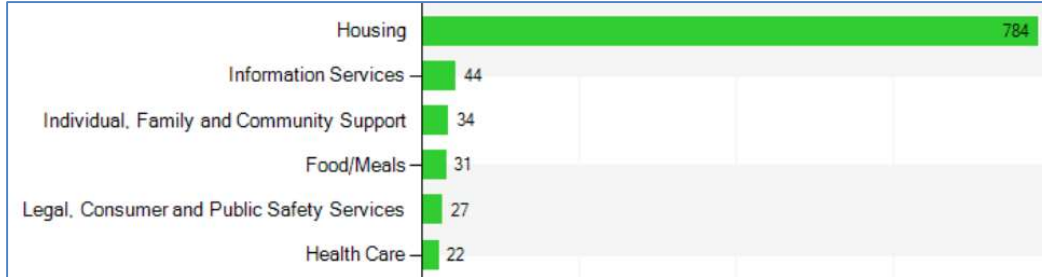

CONTACTS

Total: 2,552

TOP NEEDS – 211

TOP NEEDS – LIHEAP

TOP NEEDS – HOMELESS

TOP NEEDS – COVID-19

TOP ZIP CODES