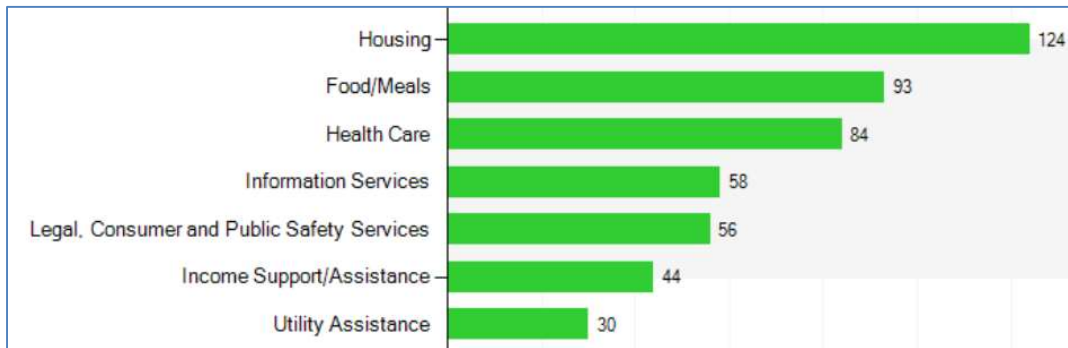

CONTACTS

Total: 2,552

TOP NEEDS – 211

TOP NEEDS – LIHEAP

TOP NEEDS – HOMELESS

TOP NEEDS – COVID-19

TOP ZIP CODES