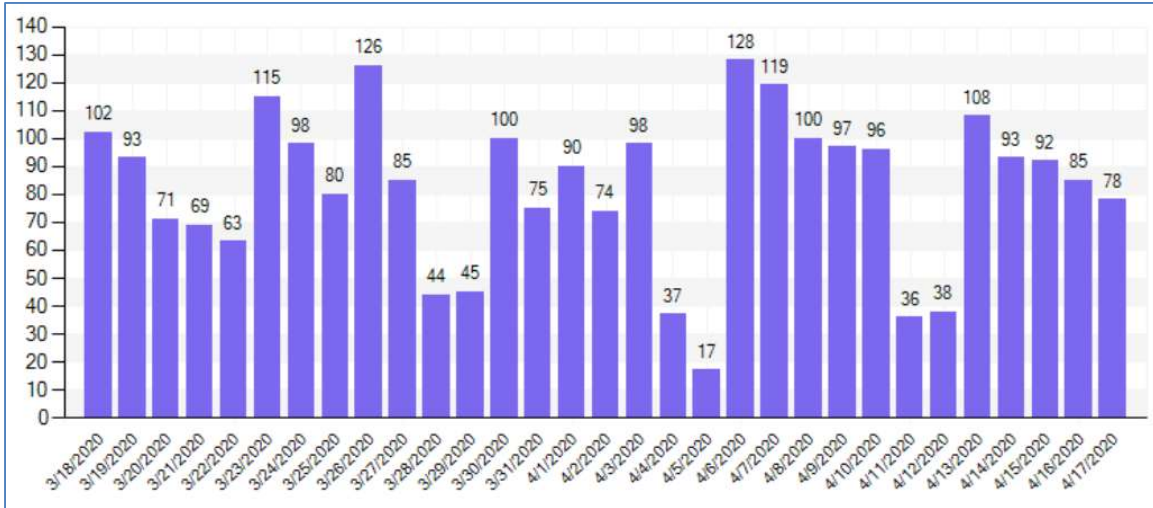

CONTACTS

Total: 2,552

TOP NEEDS – 211

TOP NEEDS – LIHEAP

TOP NEEDS – HOMELESS

TOP NEEDS – COVID-19

TOP ZIP CODES