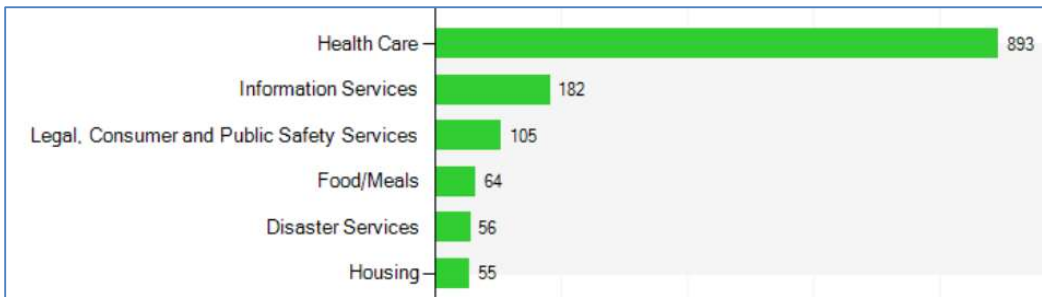

CONTACTS

Total: 2,552

TOP NEEDS – 211

TOP NEEDS – LIHEAP

TOP NEEDS – HOMELESS

TOP NEEDS – COVID-19

TOP ZIP CODES