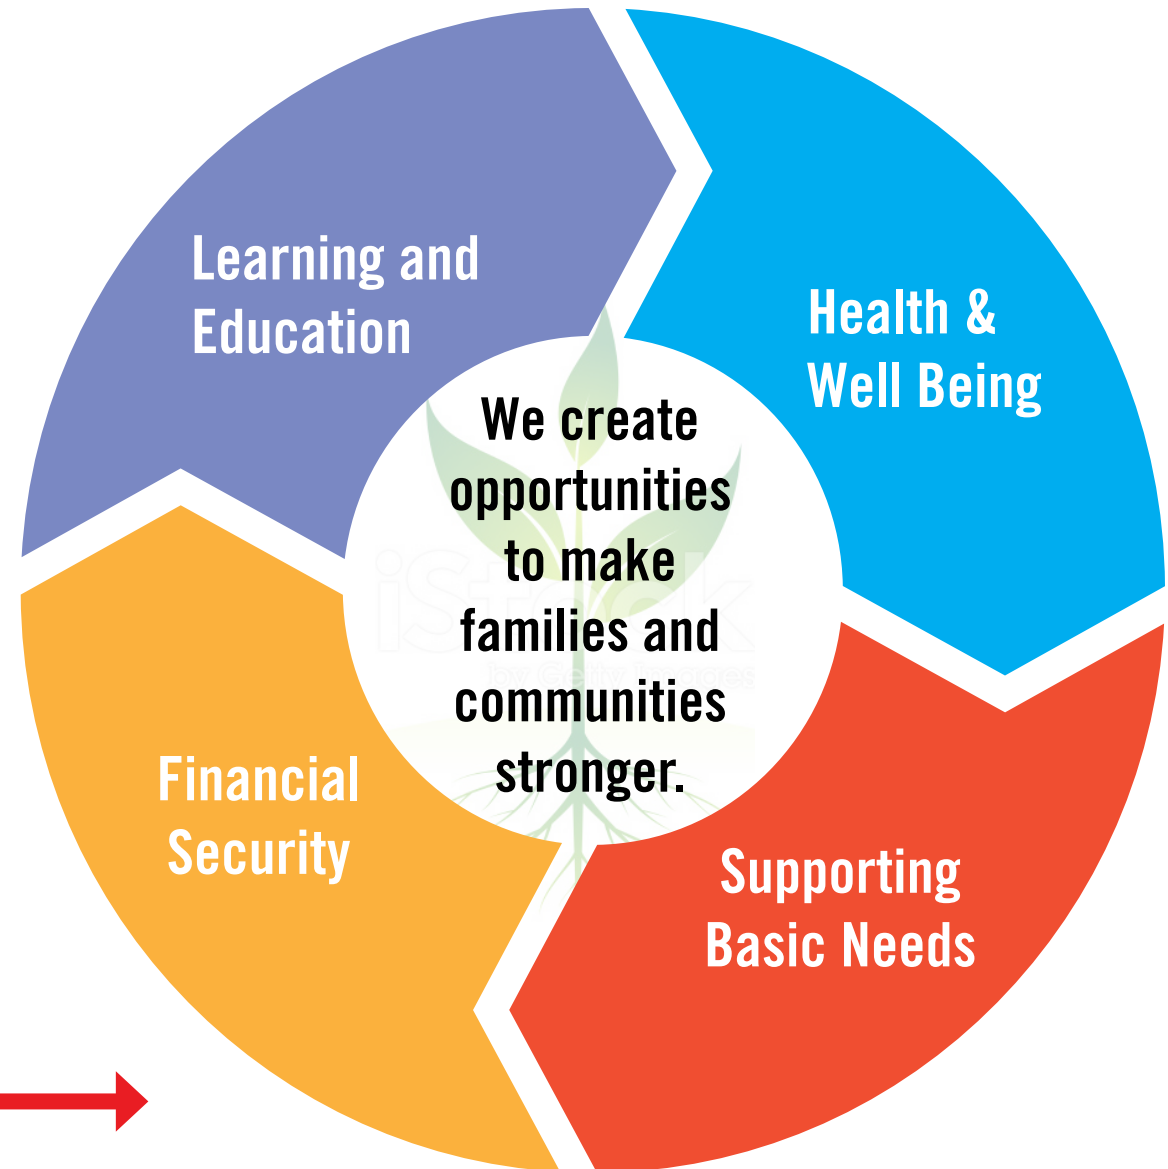

LIVE UNITED

United Way of
Greater Union County

LIVE UNITED Against Poverty

#LiveUnited

200,000 People Served in Greater Union County
by Our Funded Nonprofit Partners

WHERE YOUR DOLLARS GO

$4.6 million
raised 2015-2016 by
over 500 donors. 80%
of funds raised stay in
Union County

↓

100+
PARTNERS

↓

67
PROGRAMS

LEAD TO →

WWW.UWGUC.ORG

33 West Grand Street
Elizabeth, New Jersey 07202
(908) 353-7171